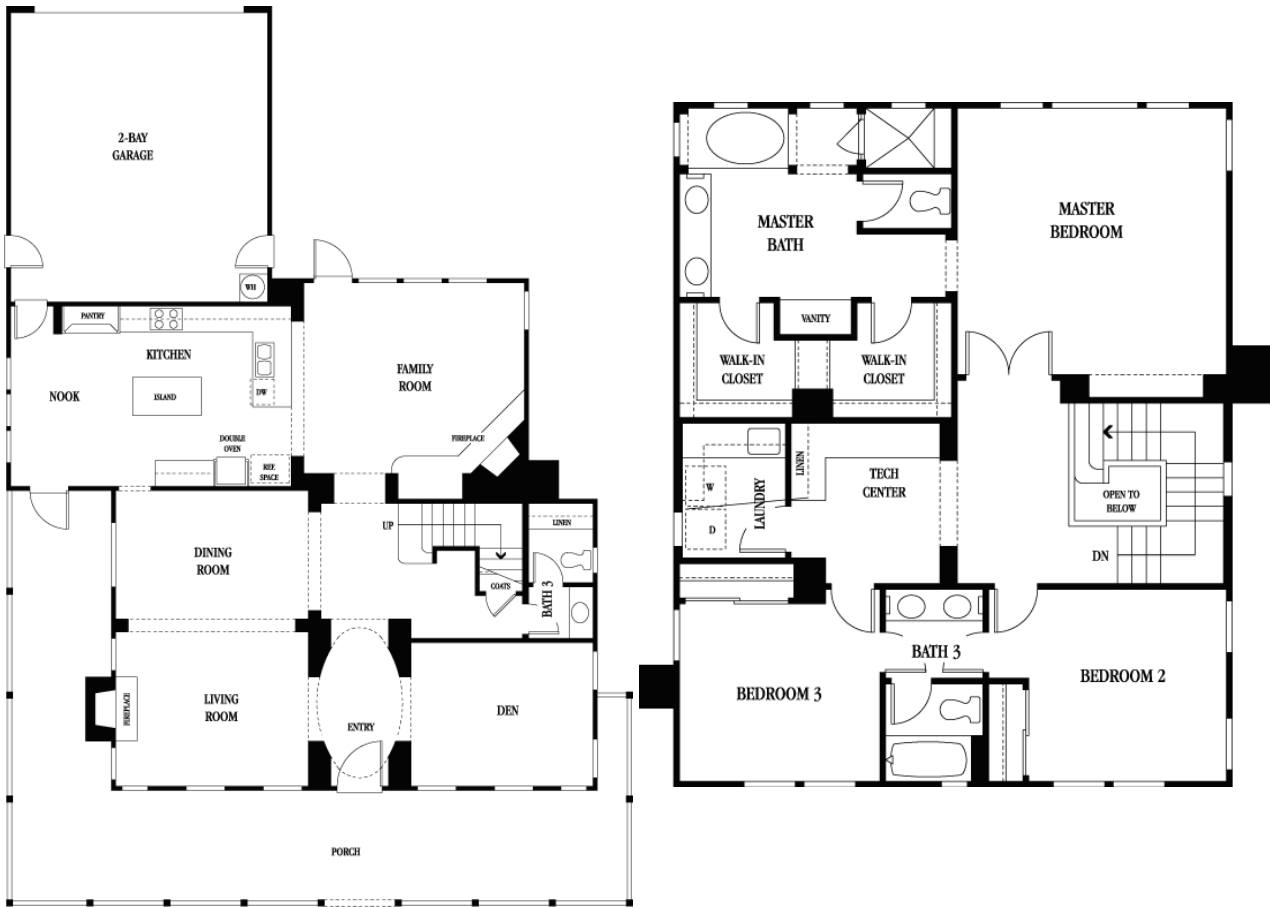

# Residence 1

2 Story  
3 Bedroom, 2.5 BA  
2,812 sq. ft. (approx.)  
2 Car Garage

## Residence 2

2 Story  
 4 Bedroom, 3.5 BA  
 3,019 sq. ft. (approx.)  
 3 Car Garage

## Residence 3

2 Story  
4 Bedroom + Den, 3.5 BA  
3,092 sq. ft. (approx.)  
3 Car Garage