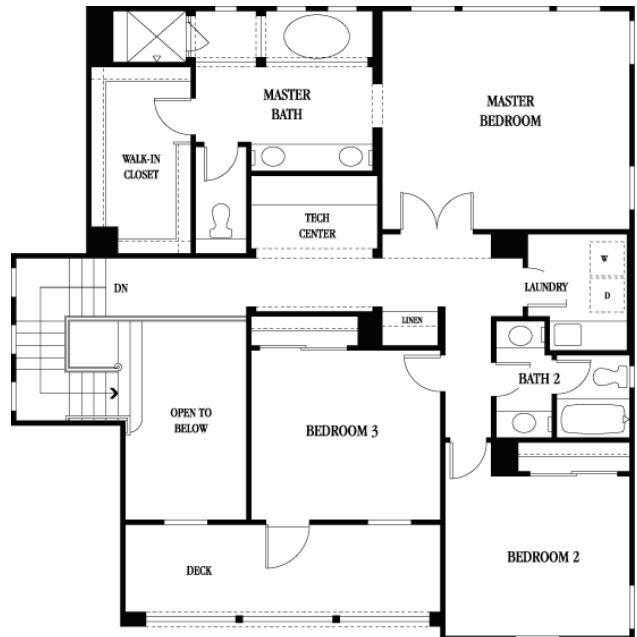

# Residence 1

2 Story  
3 Bedroom, 2.5 BA  
2,812 sq. ft. (approx.)  
2 Car Garage

## Residence 2

2 Story  
 4 Bedroom, 3.5 BA  
 3,019 sq. ft. (approx.)  
 3 Car Garage

## Residence 3

2 Story  
4 Bedroom + Den, 3.5 BA  
3,092 sq. ft. (approx.)  
3 Car Garage