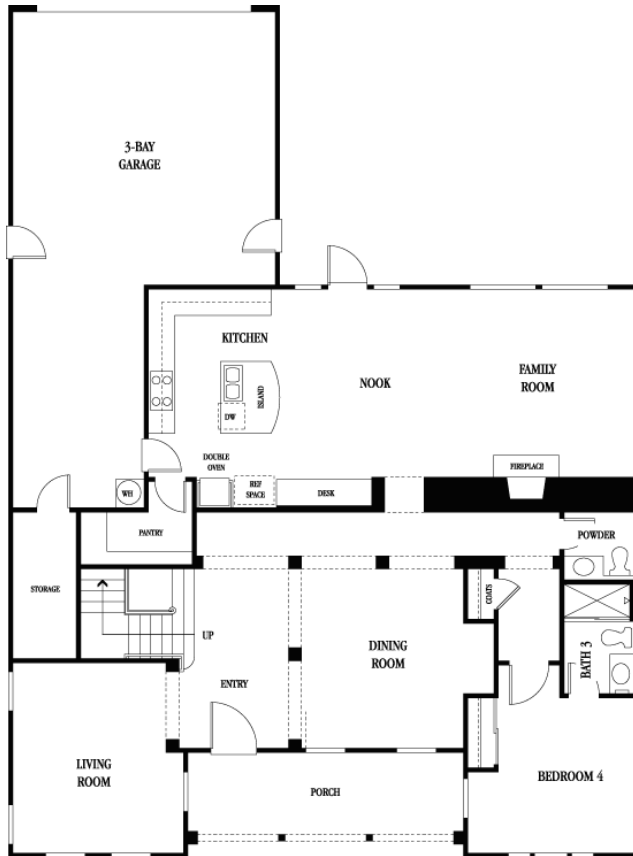

# Residence 1

2 Story  
3 Bedroom, 2.5 BA  
2,812 sq. ft. (approx.)  
2 Car Garage

## Residence 2

2 Story  
 4 Bedroom, 3.5 BA  
 3,019 sq. ft. (approx.)  
 3 Car Garage

## Residence 3

2 Story  
4 Bedroom + Den, 3.5 BA  
3,092 sq. ft. (approx.)  
3 Car Garage